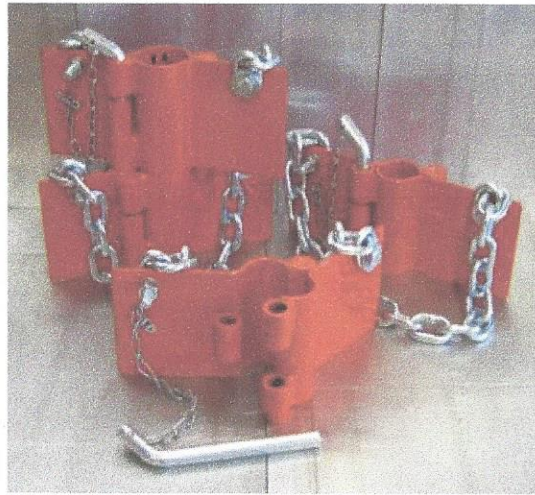

Drillers Depot LLC
503-805-5866
sales@drillersdepot.com
www.drillersdepot.com

Drop Pipe Elevators

Drop pipe Elevators

Available in

4

Sizes

1", 1 ¼", 1 ½" & 2"

Elevators lift on coupler

<u>Part #</u>	<u>Pipe Size</u>	<u>Lifting Capacities</u>	<u>Price per pair</u>
JKTE100	1"	2000 lbs	\$145
JKTE125	1 ¼"	2000 lbs	\$145
JKTE150	1 ½"	2000 lbs	\$145
JKTE200	2"	2000 lbs	\$150

- * **Sold in pairs of two:** One to hold & one to lift
- * Constructed of formed and welded ¼" steel
- * ½" Lock pin and hinges
- * All Elevators are equipped with zinc plated, high tested, grade 43 chain
- * 1/4" chain (2000lbs. test) is on 1" through 2" elevators
- * Safer than ropes, chains or loop chains